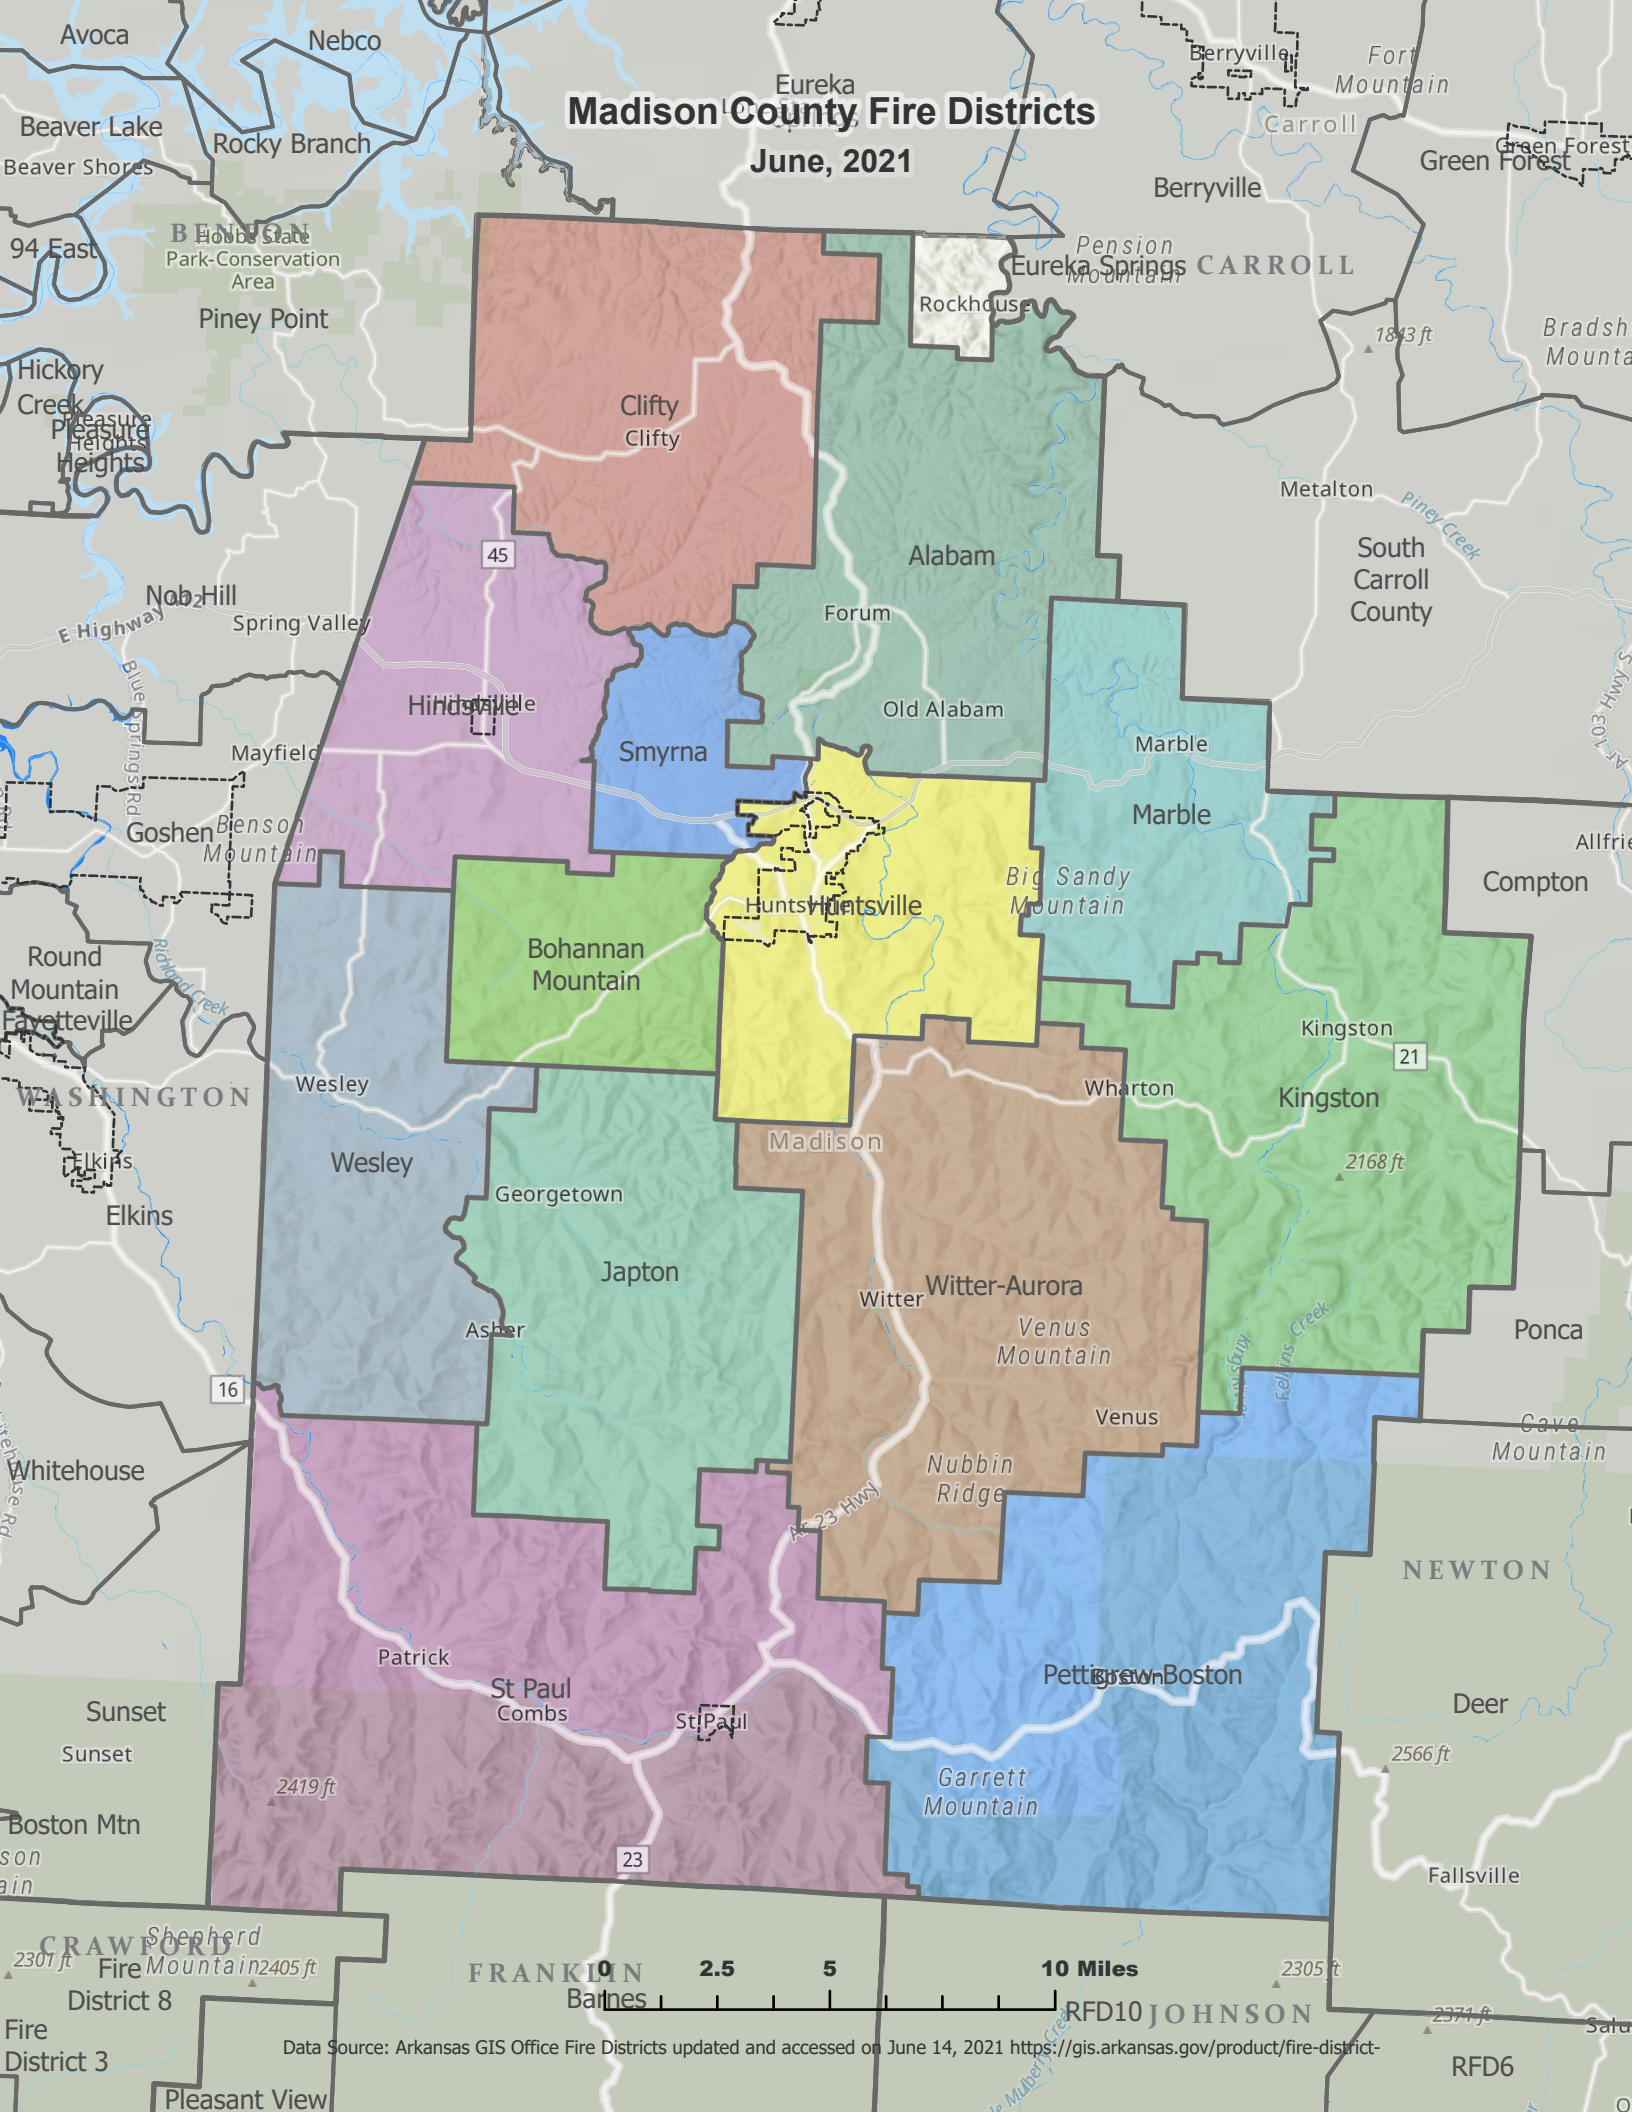

Madison County Fire Districts

June, 2021

Data Source: Arkansas GIS Office Fire Districts updated and accessed on June 14, 2021 <https://gis.arkansas.gov/product/fire-district>